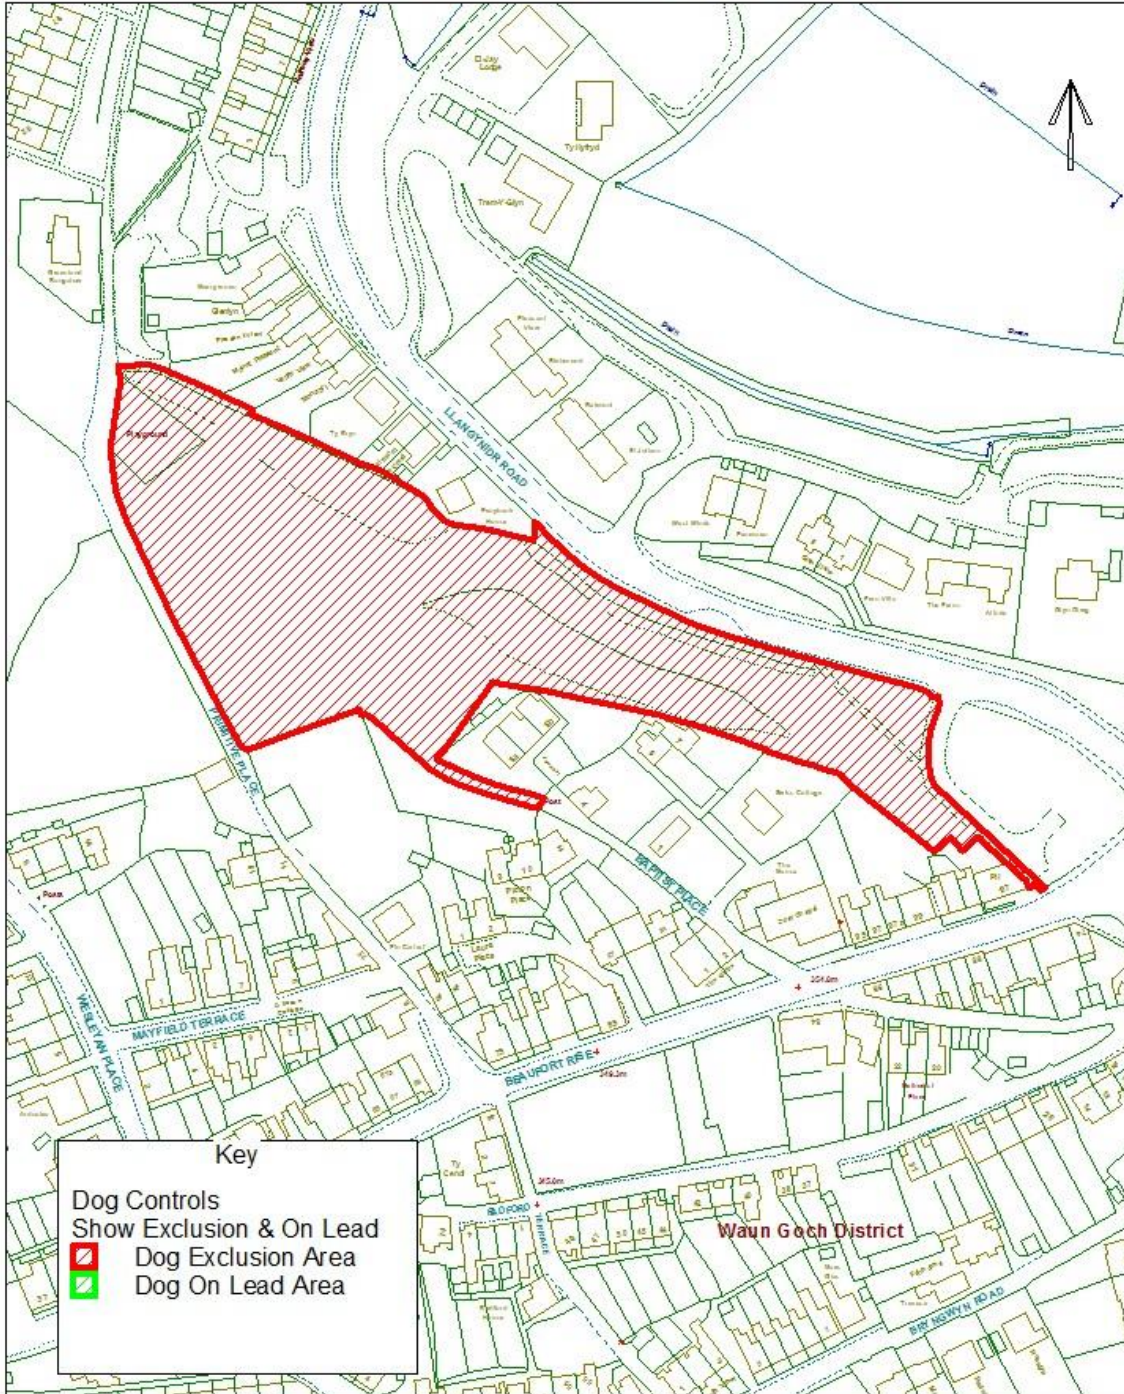

Blaenau Gwent County Borough Council

Dog Controls - Public Space Protection Order

Order Ref. No: PSPO-DC-067

Site Name: Playground and playing field at Primitive Place, Beaufort, Ebbw Vale.

Easting: 316716 Northing: 211726

Reproduced from the Ordnance Survey Mapping with the permission of Her Majesty's Stationary Office (C) Crown Copyright. Unauthorised reproduction infringes Crown Copyright and may lead to prosecution or civil proceedings. BGCC - LA09002L.

Atgynhwybwr o Fapanwr Ordnance Survey osodolir Rhodri Llyda Eri (Kwntwr) (c) Howffraint y Gwam. Yn eiddo atgynhwybwr heb awdurdod yr eidd Howffraint y Gwam a gall arwain at orpwyd neu orpwyd sŵn. BGCC - LA09002L.