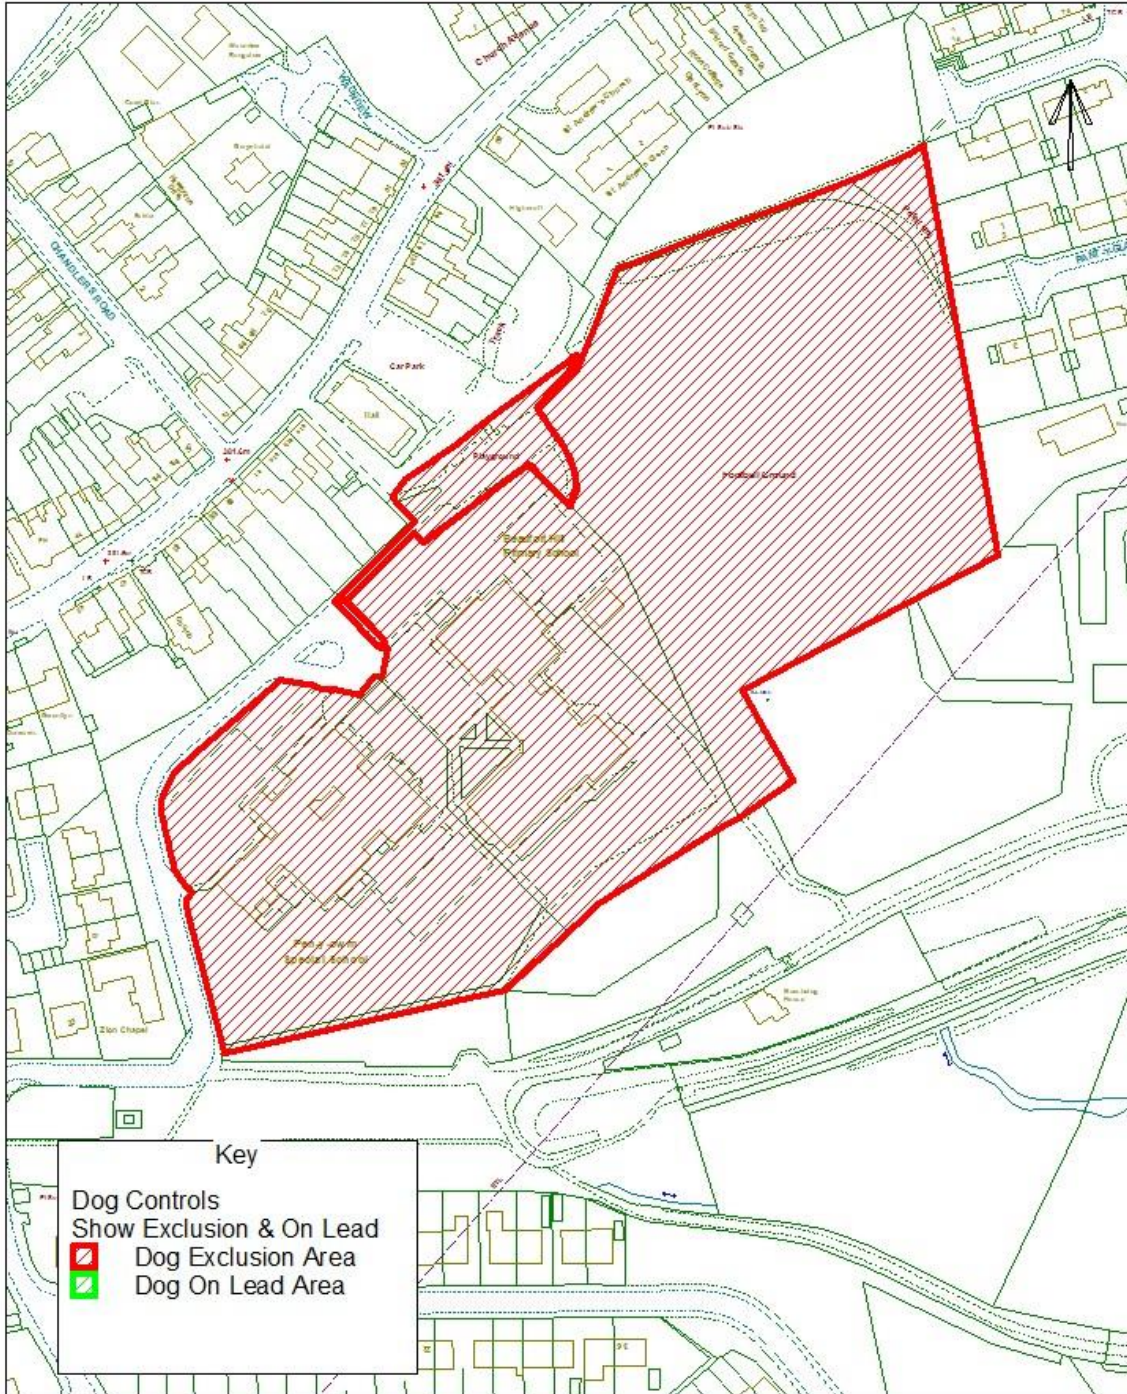

Blaenau Gwent County Borough Council

Dog Controls - Public Space Protection Order

Order Ref. No: PSPO-DC-063

Site Name: Beaufot Hill Primary School, Playground & Recreation Ground & Pen Y Cwm Special School

Easting: 317606 Northing: 211607

Atgynhwybodaeth o Fapanol Ordnance Survey osodolion Rhodwri Llyda Eri (Kwntwr) (c) Howffrant y Gwmwl. Yn eiddo atgynhwybodaeth heb awdurdod yr eiddo Howffrant y Gwmwl a gall arwain at osodiad neu osodiad sŵn. BGCC - LA09002L.