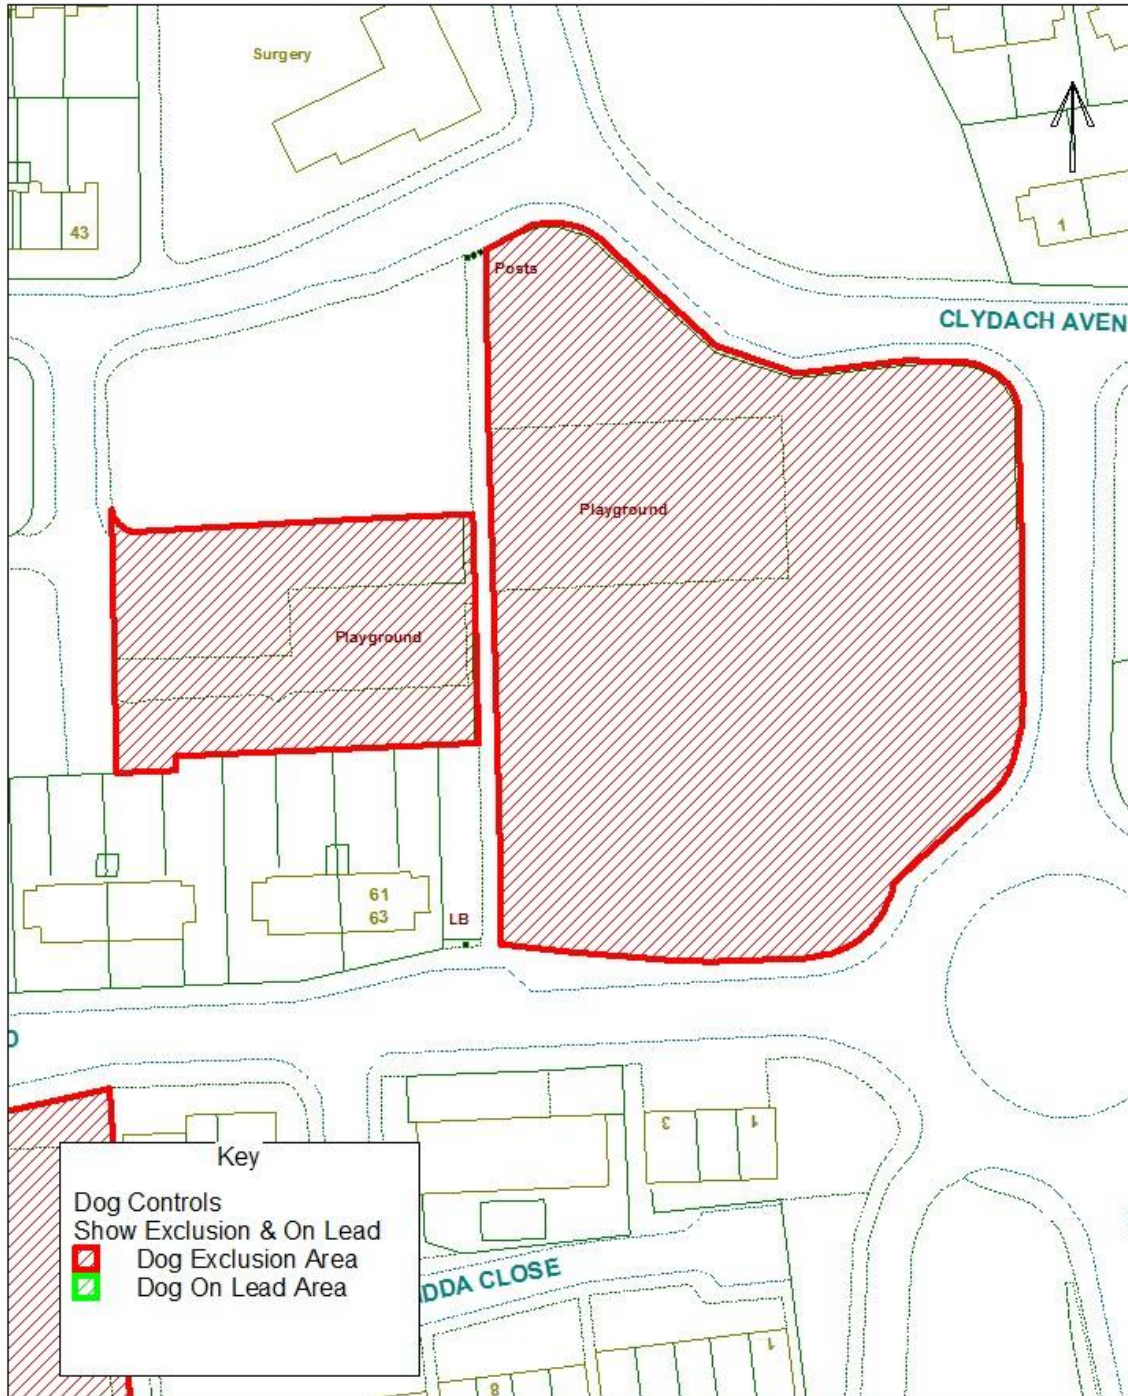

Blaenau Gwent County Borough Council

Dog Controls - Public Space Protection Order

Order Ref. No: PSPO-DC-069 & PSPO-DC-070

Site Name: Playground & field at Summerfield Road & playground behind Honeyfield Road

Easting: 315869 Northing: 212021

Atgynwnged o Fapan'r Ordnance Survey osodolir Rhwng Llyda Eri (Kwntwr) (c) Howffrwyd y Gwmwl. Yn eidd atgynwnged heb awdurdod yr eidd Howffrwyd y Gwmwl a gall arwain at enghid neu oeroster sŵl. BGCCB - LA69002L.