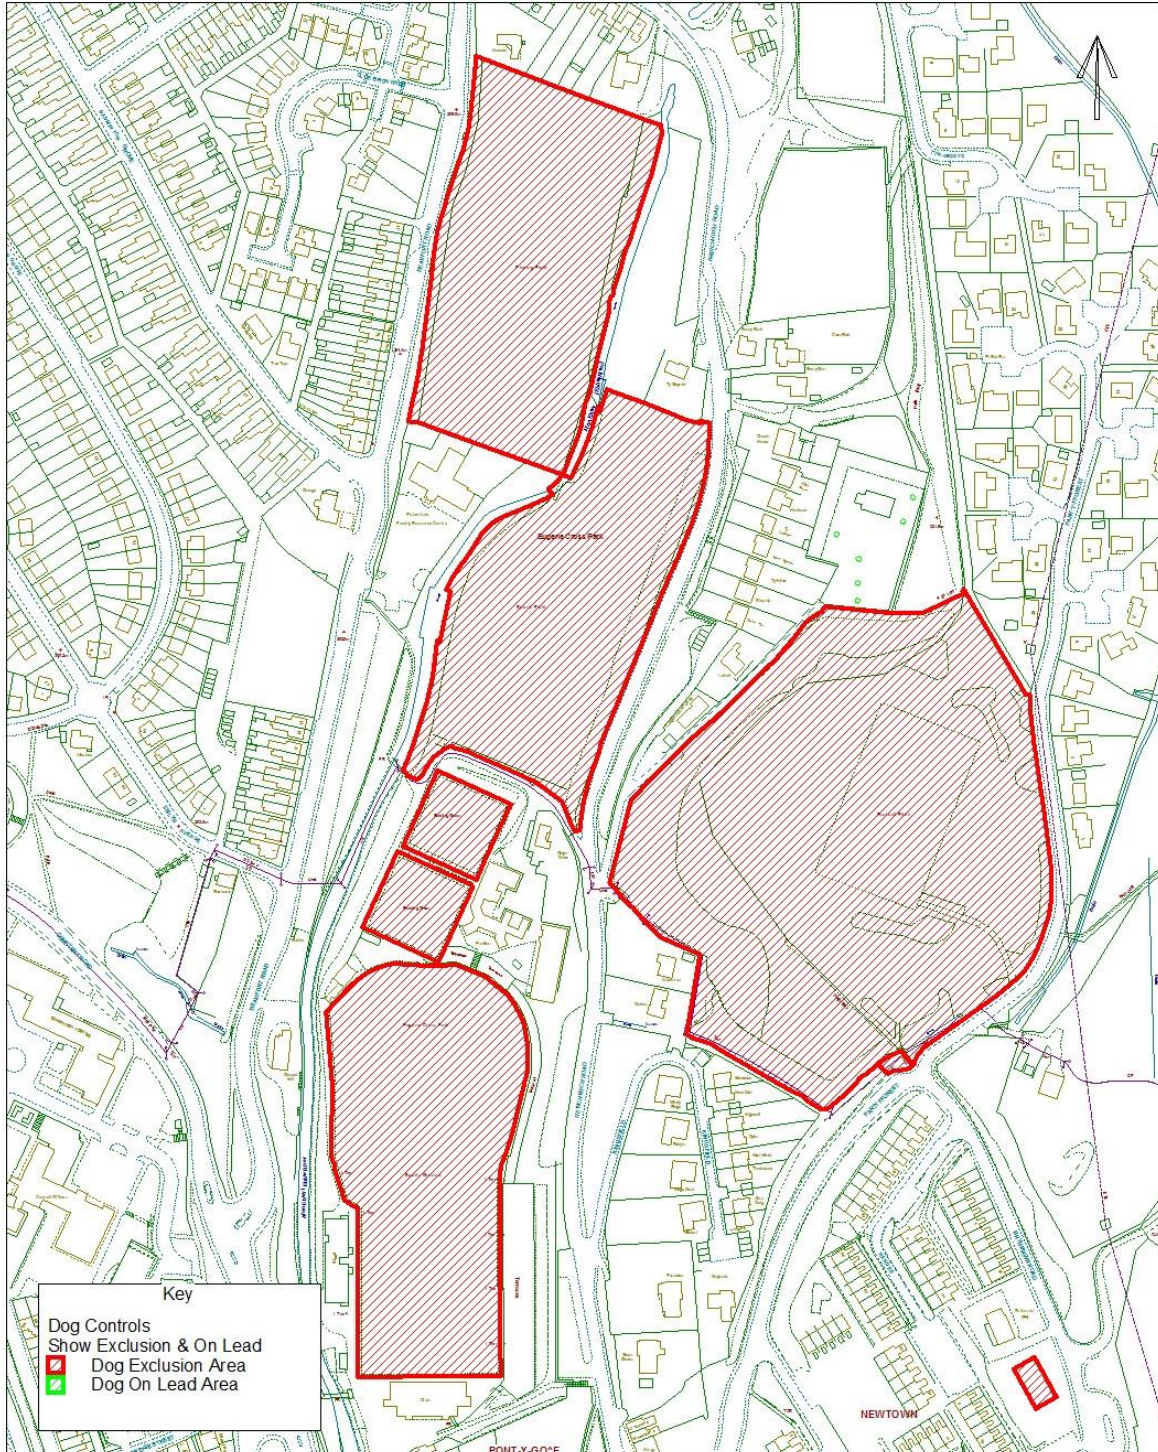

Blaenau Gwent County Borough Council

Dog Controls - Public Space Protection Order

Order Ref. No:	PSP0-DC-075 & PSP0-DC-076		
Site Name:	Recreation Grounds at Eugene Cross Park and Pantyfforest, Ebbw Vale.		
Easting:	316960	Northing:	210506