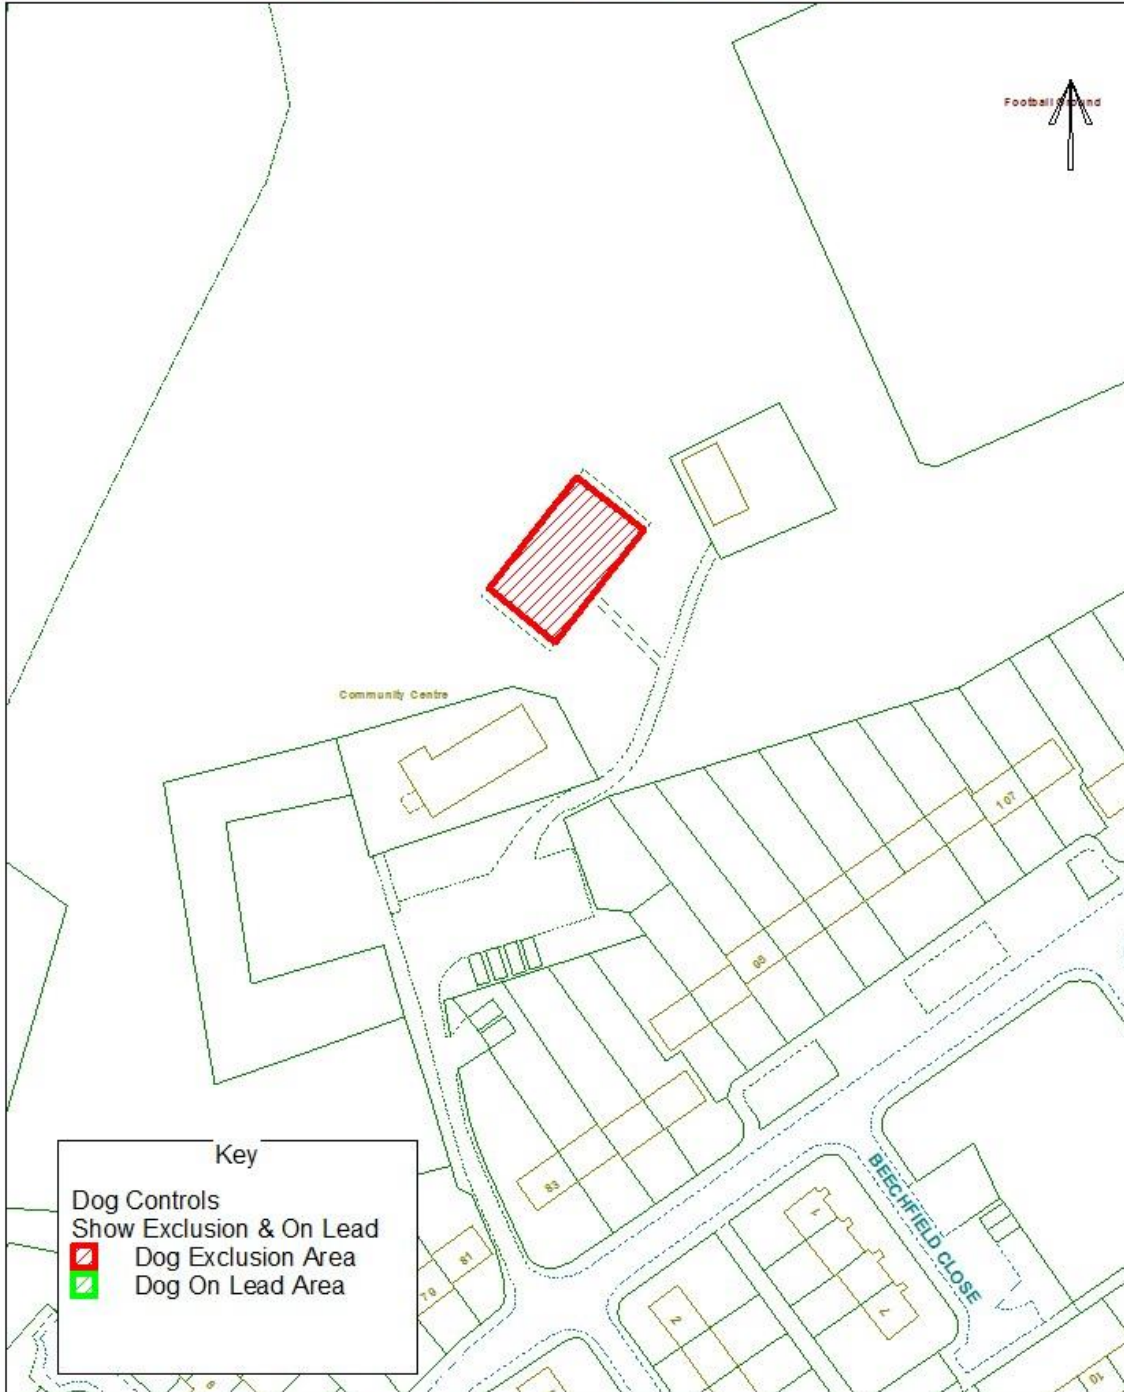

Blaenau Gwent County Borough Council

Dog Controls - Public Space Protection Order

Order Ref. No: PSPO-DC-066

Site Name: Playground at Queensway, Garnlydan.

Easting: 316545 Northing: 212608

Atgynwyd o Fapan'r Ordnance Survey osodolion Rhwyd-Llyda Eri (Kwadrat) o'r Howffordd y Gorn. Yn eiddo atgofnodiad heb awdurdod yr eidd Howffordd y Gorn a gall arwain at enydd neu oeddiwr sŵl. BGCCB - LA09002L.