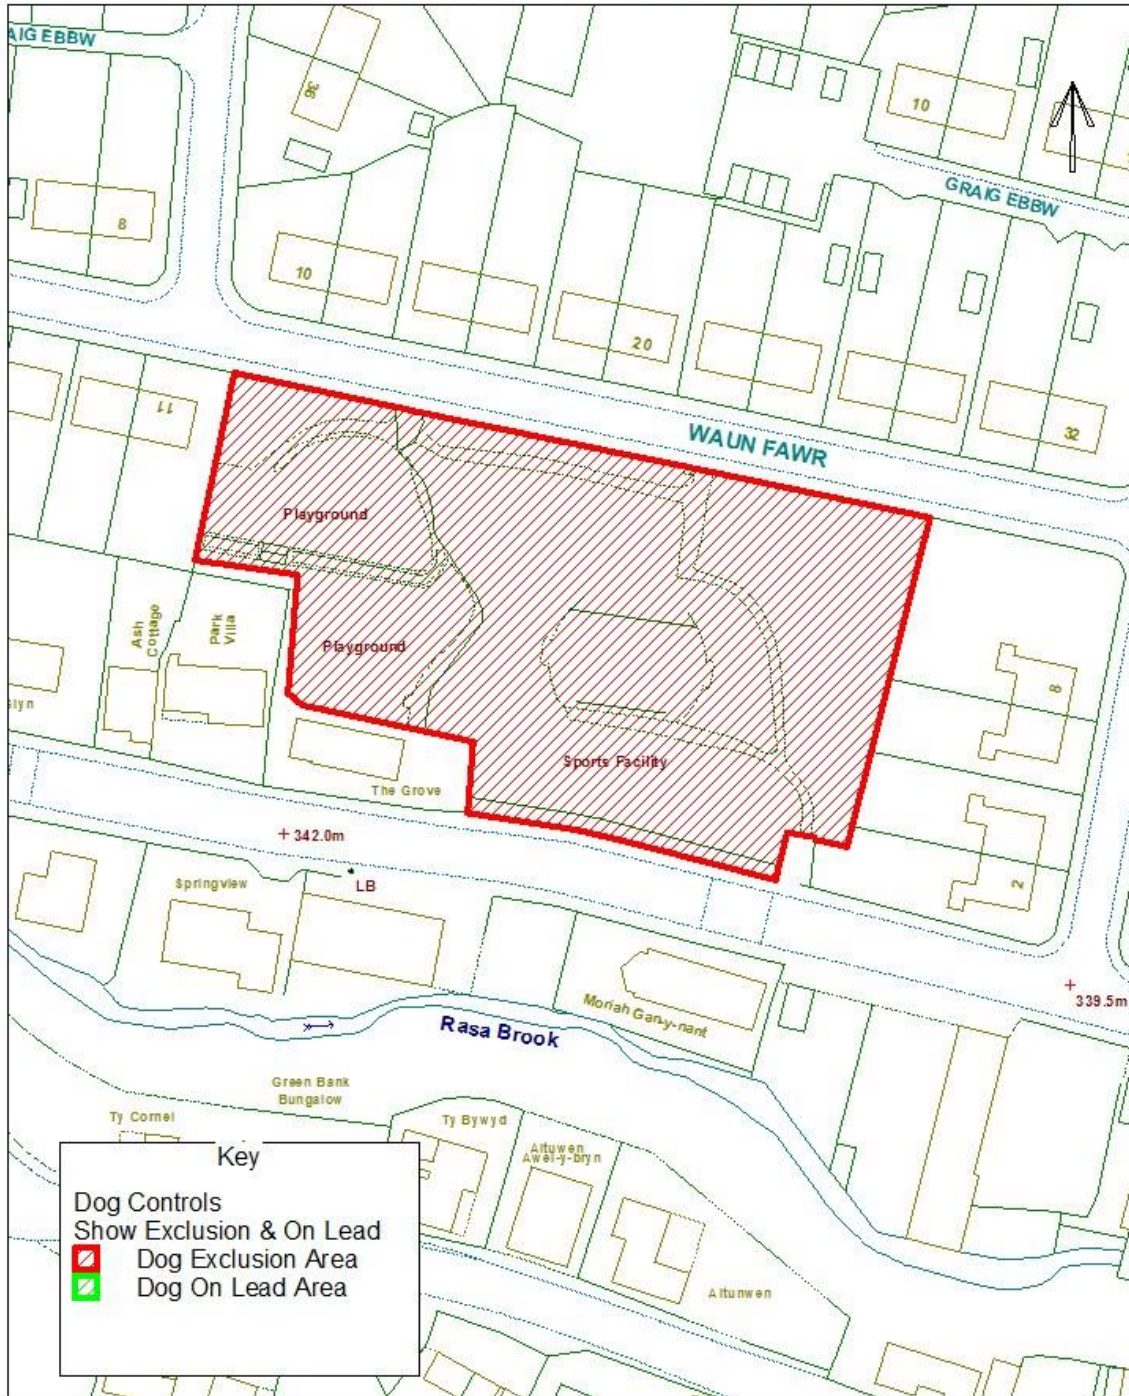

Blaenau Gwent County Borough Council

Dog Controls - Public Space Protection Order

Order Ref. No: PSPO-DC-072

Site Name: Playground at Waun Fawr, Ebbw Vale.

Easting: 315597 Northing: 211586

Reproduced from the Ordnance Survey Mapping with the permission of Her Majesty's Stationary Office (C) Crown Copyright. Unauthorised reproduction infringes Crown Copyright and may lead to prosecution or civil proceedings. BGDCB - LA09002L.

Atgynhwybwr o Fapanwr Ordnance Survey osodolion Rhodwri Llyda Eri (Kwntwr) (c) Howffrant y Gwmwl. Yn eiddo atgynhwybwr heb awdurdod yr eidd Howffrant y Gwmwl a gall arwain at orywiad neu orydwed sŵn. BGDCB - LA09002L.