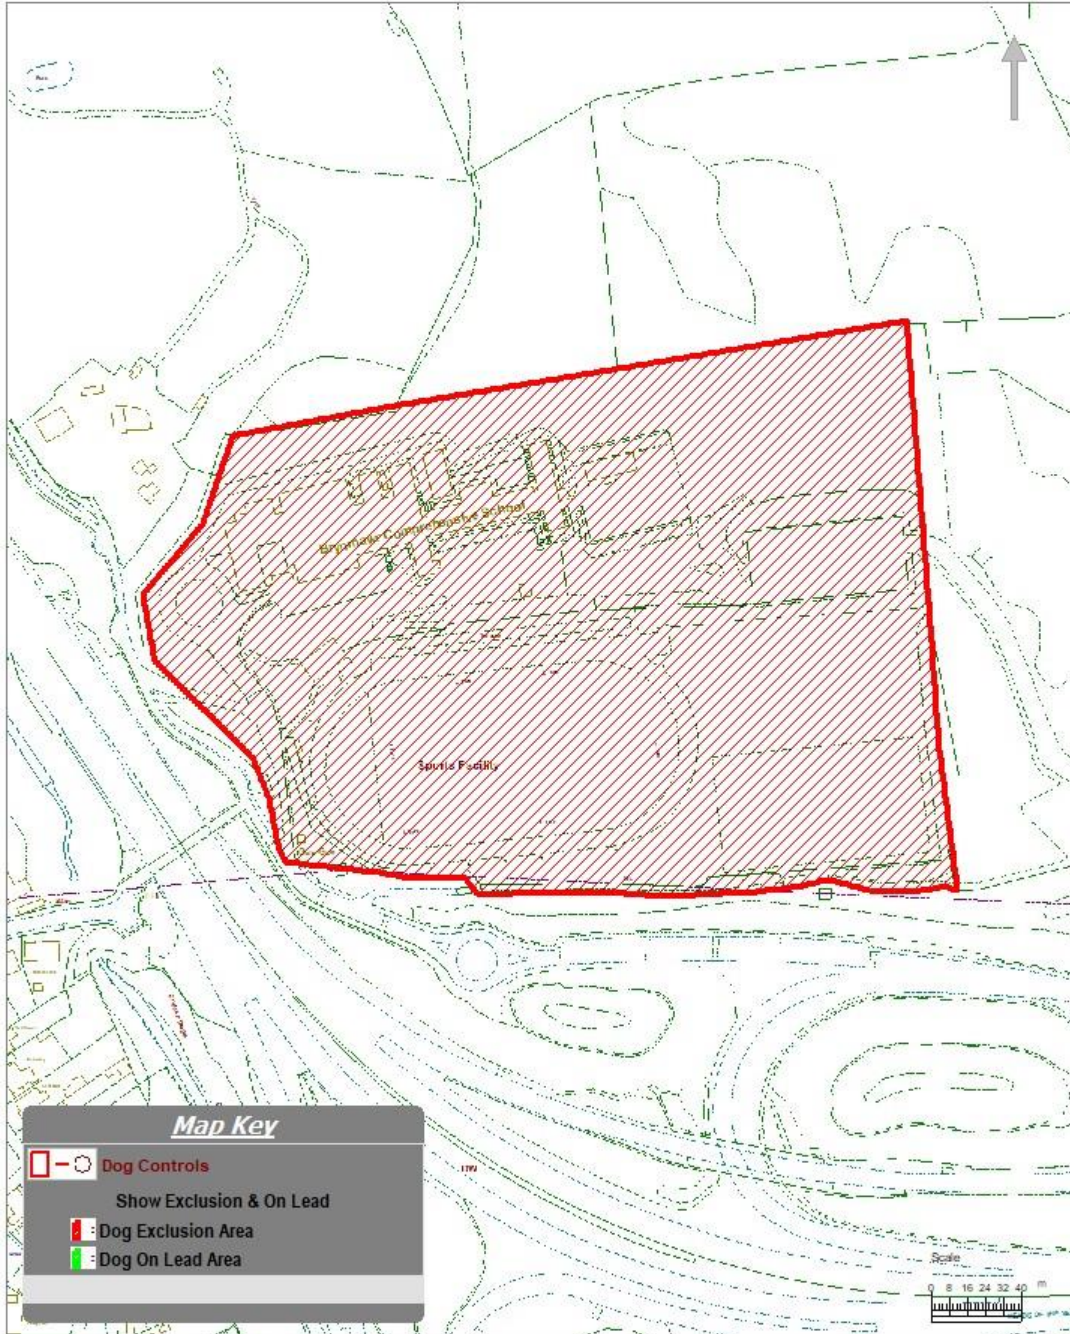

BLAENAU GWENT COUNTY BOROUGH COUNCIL

Dog Controls - Public Space Protection Order

Order Ref. No. PSPO-DC-061
Site Name Brynmawr Foundation School, Intermediate Road, Brynmawr.

Scale: 1:2500 Map Sheet Reference: S01912SE

(C) Crown copyright. All rights reserved. Blaenau Gwent County Borough Council
OS Licence number 100042034, 2021